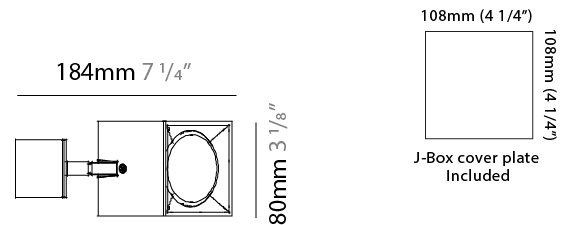

PROJECT	_____
TYPE	_____
SPECIFIER	_____
QUANTITY	_____
DATE	_____

DAU SINGLE SURFACE

D92019-

base number   Finish
Options

1. To build a product code in our configurator select the specify button on the base model # product page
2. To build a manual product code on this datasheet choose from the options listed below in blue font and add the suffix to the base model #

GENERAL

Series: Dau _____
Subseries: Dau Single _____
Brand: Milan _____
Division: Design _____
Mounting Type: Surface _____
Subcategory: Spots _____

PHYSICAL

Shape: Cube _____
Length (mm): 80 _____
Length (in): 3 1/8 _____
Width (mm): 83 _____
Width (in): 3 1/4 _____
Height (mm): 80 _____
Height (in): 3 1/8 _____
Max. Overall Height (mm): 160 _____
Max. Overall Height (in): 6 5/16 _____
Light Distribution: Adjustable / Direct _____
Weight (kg): 0.82 _____
Weight (lbs): 1.81 _____
Fixture Finish: [BAL / MWL / BSL](#) _____
Fixture Material: Extruded Aluminum _____

ELECTRICAL

Number of Lamps: 1 _____
Lamp Type: LED Retrofit _____
Lamp Shape: MR16 _____
Bulb Included: Bulb Not Included _____
Max. Wattage Per Lamp (W): 4 _____
Lamp Base: GU10 _____
Input Voltage (V): 120 _____

LED

OPTICAL

RATINGS AND CERTIFICATIONS

Certified By: Certified for North American Standards _____
IP rating: IP20 _____