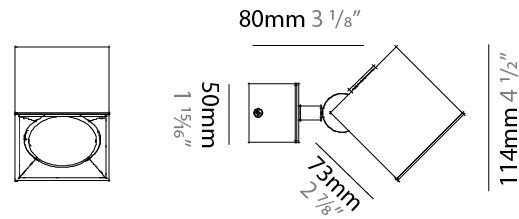

PROJECT	_____
TYPE	_____
SPECIFIER	_____
QUANTITY	_____
DATE	_____

DAU SINGLE SURFACE

D92019-

base number   Finish
Options

1. To build a product code in our configurator select the specify button on the base model # product page
2. To build a manual product code on this datasheet choose from the options listed below in blue font and add the suffix to the base model #

GENERAL

Series: Dau _____
Subseries: Dau Single _____
Brand: Milan _____
Division: Design _____
Mounting Type: Surface _____
Subcategory: Spots _____

PHYSICAL

Shape: Cube _____
Length (mm): 80 _____
Length (in): 3 1/8 _____
Width (mm): 83 _____
Width (in): 3 1/4 _____
Height (mm): 80 _____
Height (in): 3 1/8 _____
Max. Overall Height (mm): 160 _____
Max. Overall Height (in): 6 5/16 _____
Light Distribution: Adjustable / Direct _____
Weight (kg): 0.82 _____
Weight (lbs): 1.81 _____
Fixture Finish: [BAL / MWL / BSL](#) _____
Fixture Material: Extruded Aluminum _____

ELECTRICAL

Number of Lamps: 1 _____
Lamp Type: LED Retrofit _____
Lamp Shape: MR16 _____
Bulb Included: Bulb Not Included _____
Max. Wattage Per Lamp (W): 4 _____
Lamp Base: GU10 _____
Input Voltage (V): 120 _____

LED

OPTICAL

RATINGS AND CERTIFICATIONS

Certified By: Certified for North American Standards _____
IP rating: IP20 _____