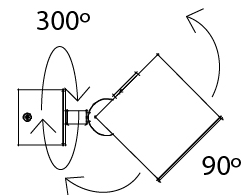

PROJECT	_____
TYPE	_____
SPECIFIER	_____
QUANTITY	_____
DATE	_____

DAU SINGLE SURFACE

D92019-

base number   Finish
Options

1. To build a product code in our configurator select the specify button on the base model # product page
2. To build a manual product code on this datasheet choose from the options listed below in blue font and add the suffix to the base model #

GENERAL

Series: Dau _____
Subseries: Dau Single _____
Brand: Milan _____
Division: Design _____
Mounting Type: Surface _____
Subcategory: Spots _____

PHYSICAL

Shape: Cube _____
Length (mm): 80 _____
Length (in): 3 1/8 _____
Width (mm): 83 _____
Width (in): 3 1/4 _____
Height (mm): 80 _____
Height (in): 3 1/8 _____
Max. Overall Height (mm): 160 _____
Max. Overall Height (in): 6 5/16 _____
Light Distribution: Adjustable / Direct _____
Weight (kg): 0.82 _____
Weight (lbs): 1.81 _____
Fixture Finish: [BAL / MWL / BSL](#) _____
Fixture Material: Extruded Aluminum _____

ELECTRICAL

Number of Lamps: 1 _____
Lamp Type: LED Retrofit _____
Lamp Shape: MR16 _____
Bulb Included: Bulb Not Included _____
Max. Wattage Per Lamp (W): 4 _____
Lamp Base: GU10 _____
Input Voltage (V): 120 _____

LED

OPTICAL

RATINGS AND CERTIFICATIONS

Certified By: Certified for North American Standards _____
IP rating: IP20 _____