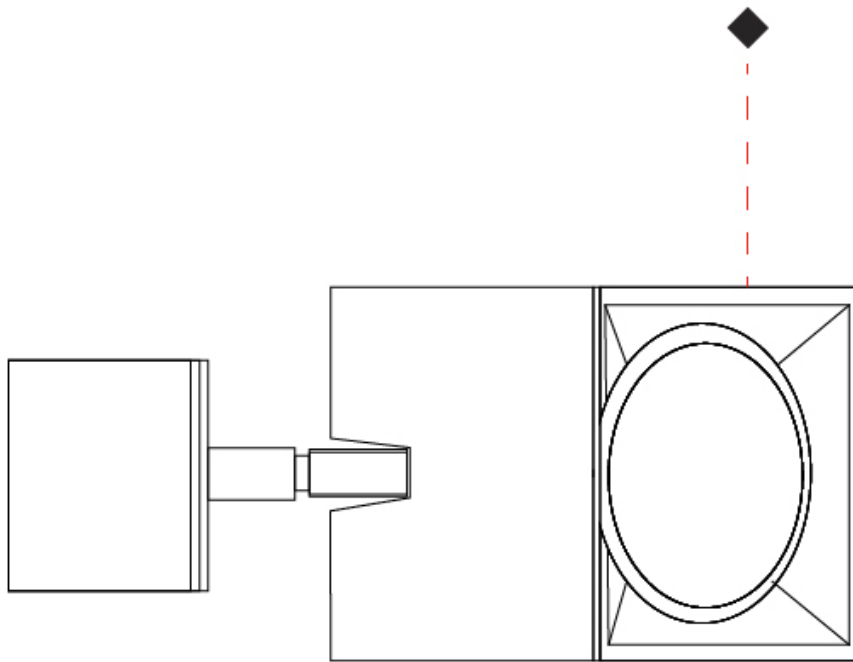

DAU SINGLE SURFACE

D92019-

PROJECT _____

TYPE _____

SPECIFIER _____

QUANTITY _____

DATE _____

D