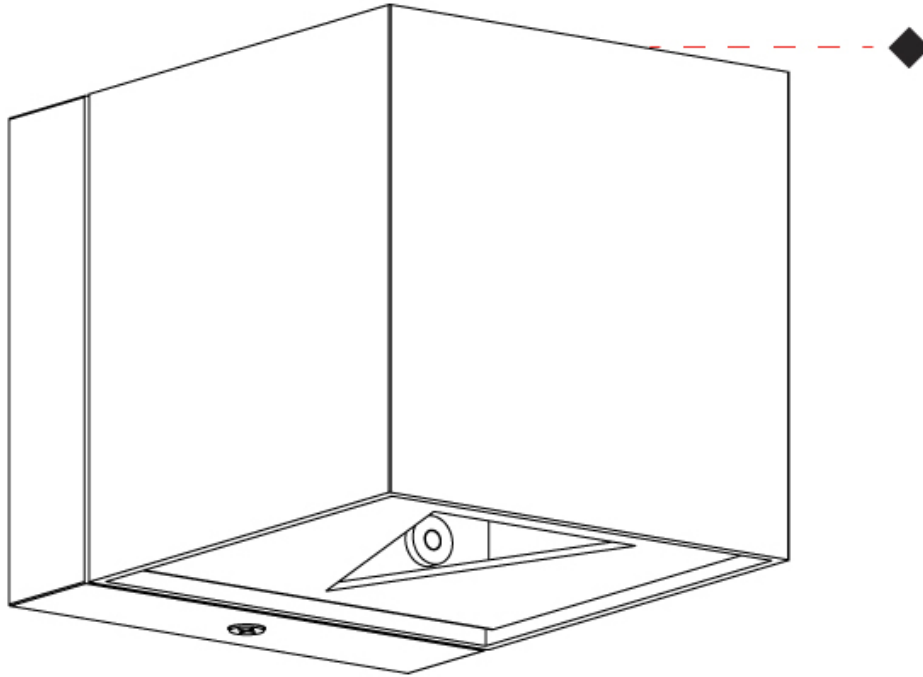

DAU SINGLE SURFACE

D93041-

PROJECT _____

TYPE _____

SPECIFIER _____

QUANTITY _____

DATE _____

D